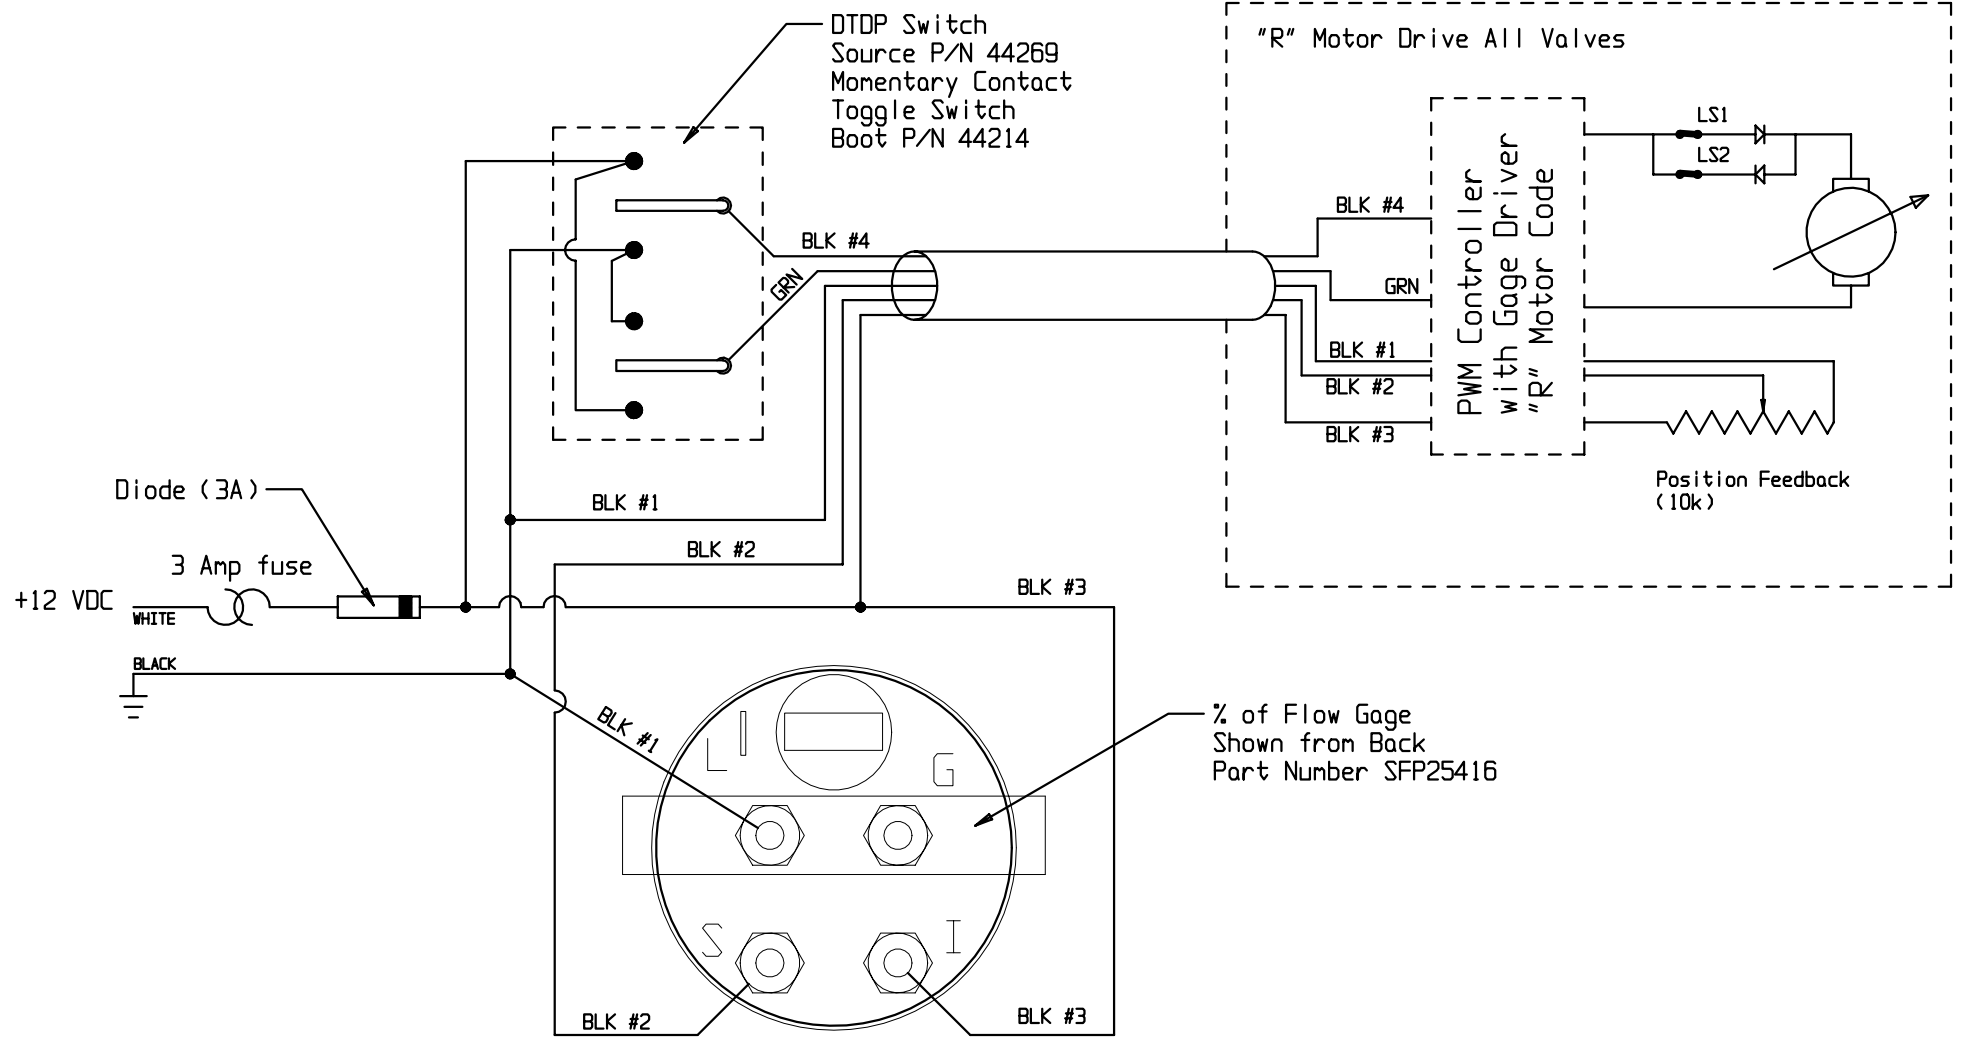

REV	DATE	REVISION	BY
A	11/17/06	Corrected Blk # 4	GLM

SOURCE FLUID POWER

331 Lake Hazeltine Drive
Chaska, MN 55318
952-368-3866 (Fax) 952-448-3392

DRAWN BY GLM	DATE 7/1/06	TITLE Wiring Diagram "R" Motor with Gage and Switch
-----------------	----------------	---